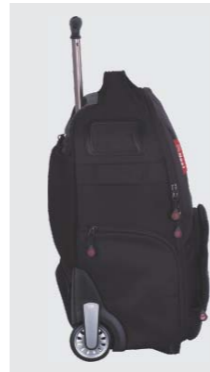

DETAILS

Athena
Professional camera bags