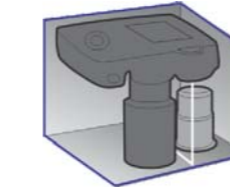

- The adjustable buckle design can attach different tripods.
- Included back belts allow the bag to be attached to a rolling case.

Athena series bags

Athena 10

Capacity: 1 DSLR with lens attached, 1 additional lens or flash, cable, charger, memory card and other accessories.
 Internal Dimension: 200mm*120mm*160mm
 External Dimension: 240mm*170mm*200mm
 Exterior Fabric: 750D water -proof twill
 Interior Fabric: 210D nylon
 YKK zippers and Duraflex plastic buttons provide high quality and smooth operation.
 Color available: Black / Brown / Metallic white
 Net weight: 495g

Color: ■ ■ ■

Athena 50

Capacity: 1 DSLR with lens attached, 2-3 additional lens or flash, cable, charger, memory card and other accessories.
 Internal Dimensions: 260mm*145mm*360mm
 External Dimensions: 325mm*215mm*410mm
 Exterior Fabric: 750D water -proof twill
 Interior Fabric: 210D nylon
 YKK zippers provide high quality and smooth operation.
 Color available: Black / Brown / Metallic white
 Net weight: 1225g