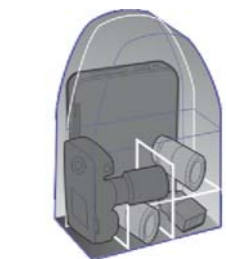

Color: ■ ■ ■

Athena 40

Capacity: 1 DSLR with lens attached, 4-5 additional lenses or flashes, 12"notebook, cable, charger, memory card and other accessories.
 Internal Dimension: 340mm*150mm*280mm
 External Dimension: 380mm*195mm*310mm
 Exterior Fabric: 750D water -proof twill
 Interior Fabric: 210D nylon
 YKK zippers and Duraflex plastic buttons provide high quality and smooth operation.
 Color available: Black / Brown / Metallic white
 Net weight: 1203g

Color: ■ ■ ■

Athena 80

Capacity: 1 DSLR with lens attached, 4-5 additional lenses or flashes, 14"notebook, cable, charger, memory card and other accessories.
 Internal Dimensions: 295mm*175mm*440mm
 External Dimensions: 360mm*250mm*490mm
 Exterior Fabric: 750D water -proof twill
 Interior Fabric: 210D nylon
 YKK zippers provide high quality and smooth operation.
 Color available: Black / Brown / Metallic white
 Net weight: 1635g