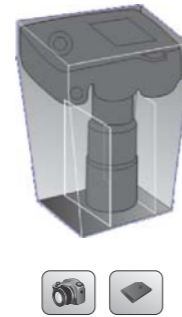

Athena series bags

Athena S10

Capacity: 1 mirrorless, cable, charger, memory card and other accessories.
 Internal Dimensions: 140mm*60mm*115mm
 External Dimensions: 165mm*80mm*135mm
 Internal Fabric: 210D nylon
 External Fabric: 750D water-proof twill
 YKK zippers and Duraflex plastic buttons provide high quality and smooth.
 Color available: Black / Brown / Metallic white
 Net weight: 170g

Color: ■ ■ ■

Athena S20

Capacity: 1 DSLR with zoom lens 18-55mm F/3.5-5.6 attached; additional cable, charger, memory card and other accessories.
 Internal Dimensions: 160mm*115mm*175mm
 External Dimensions: 175mm*145mm*190mm
 Internal Fabric: 210D nylon
 External Fabric: 750D water-proof twill
 YKK zippers and Duraflex plastic buttons provide high quality and smooth.
 Color available: Black / Brown / Metallic white
 Net weight: 428g

Color: ■ ■ ■

Athena S30

Capacity: 1 DSLR with zoom lens 24-70mm F/3.5-5.6 attached; additional cable, charger, memory card and other accessories.
 Internal Dimensions: 185mm*160mm*230mm
 External Dimensions: 200mm*180mm*250mm
 Internal Fabric: 210D nylon
 External Fabric: 750D water-proof twill
 YKK zippers and Duraflex plastic buttons provide high quality and smooth.
 Color available: Black / Brown / Metallic white
 Net weight: 589g

Color: ■ ■ ■

- Multi-format insert.
- Multi-format front pocket can hold memory card, charger and cables.

- Double stitching, firm and durable.
- YKK zippers and Duraflex plastic buttons provide high quality and smooth operation.