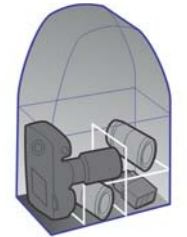

- The adjustable buckle design can attach different tripods.
- Included back belts allow the bag to be attached to a rolling case.

Athena series bags

Athena 10

Capacity: 1 DSLR with lens attached, 1 additional lens or flash, cable, charger, memory card and other accessories.
 Internal Dimension: 200mm*120mm*160mm
 External Dimension: 240mm*170mm*200mm
 Exterior Fabric: 750D water -proof twill
 Interior Fabric: 210D nylon
 YKK zippers and Duraflex plastic buttons provide high quality and smooth operation.
 Color available: Black / Brown / Metallic white
 Net weight: 495g

Color: ■ ■ ■

Athena 50

Capacity: 1 DSLR with lens attached, 2-3 additional lens or flash, cable, charger, memory card and other accessories.
 Internal Dimensions: 260mm*145mm*360mm
 External Dimensions: 325mm*215mm*410mm
 Exterior Fabric: 750D water -proof twill
 Interior Fabric: 210D nylon
 YKK zippers provide high quality and smooth operation.
 Color available: Black / Brown / Metallic white
 Net weight: 1225g

Color: ■ ■ ■

Athena 20

Capacity: 1 DSLR with lens attached, 1-2 additional lens or flash, cable, charger, memory card and other accessories.
 Internal Dimension: 230mm*120mm*170mm
 External Dimension: 270mm*170mm*210mm
 Exterior Fabric: 750D water -proof twill
 Interior Fabric: 210D nylon
 YKK zippers and Duraflex plastic buttons provide high quality and smooth operation.
 Color available: Black / Brown / Metallic white
 Net weight: 610g