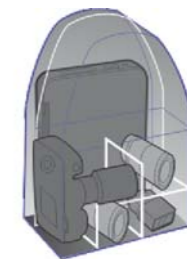

Athena series

The fashionable Athena series bag is the great choice for travelling, thanks to the special denim fabric and 750D water-proof twill, it is 30% lighter than the normal fabric but also provides perfect protection for your camera. Its side-opening design enables the users to go from travelling to shooting in just few seconds. The ergonomic harness system with wider and thicker shoulder straps provide a very comfortable bag.

- Side open design for quick access to camera and photo equipment.

- Roomy interior with thick protective walls.
- Upper zipper bag for valuables.

- Built-in rain cover against water, dust and sand.

- 3D mesh handle, foam-padded shoulder straps and ergonomically designed harness comfortably distribute weight.
- Two feet on the base increase wear resistance.

- The adjustable buckle design can attach different tripods.
- Included back belts allow the bag to be attached to a rolling case.

Athena series bags

Athena 10

Capacity: 1 DSLR with lens attached, 1 additional lens or flash, cable, charger, memory card and other accessories.
Internal Dimension: 200mm*120mm*160mm
External Dimension: 240mm*170mm*200mm
Exterior Fabric: 750D water -proof twill
Interior Fabric: 210D nylon
YKK zippers and Duraflex plastic buttons provide high quality and smooth operation.
Color available: Black / Brown / Metallic white
Net weight: 495g

Color: ■ ■ ■

Athena 50