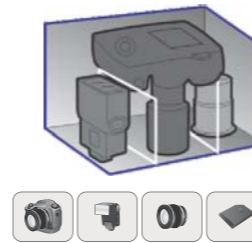

Color: ■ ■ ■

Athena 50

Capacity: 1 DSLR with lens attached, 2-3 additional lens or flash, cable, charger, memory card and other accessories.
 Internal Dimensions: 260mm*145mm*360mm
 External Dimensions: 325mm*215mm*410mm
 Exterior Fabric: 750D water -proof twill
 Interior Fabric: 210D nylon
 YKK zippers provide high quality and smooth operation.
 Color available: Black / Brown / Metallic white
 Net weight: 1225g

Color: ■ ■ ■

Athena 20

Capacity: 1 DSLR with lens attached, 1-2 additional lens or flash, cable, charger, memory card and other accessories.
 Internal Dimension: 230mm*120mm*170mm
 External Dimension: 270mm*170mm*210mm
 Exterior Fabric: 750D water -proof twill
 Interior Fabric: 210D nylon
 YKK zippers and Duraflex plastic buttons provide high quality and smooth operation.
 Color available: Black / Brown / Metallic white
 Net weight: 610g