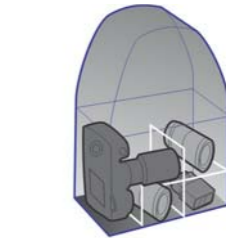

Color: ■ ■ ■

Athena 50

Capacity: 1 DSLR with lens attached, 2-3 additional lens or flash, cable, charger, memory card and other accessories.
 Internal Dimensions: 260mm*145mm*360mm
 External Dimensions: 325mm*215mm*410mm
 Exterior Fabric: 750D water -proof twill
 Interior Fabric: 210D nylon
 YKK zippers provide high quality and smooth operation.
 Color available: Black / Brown / Metallic white
 Net weight: 1225g

Color: ■ ■ ■

Athena 20

Capacity: 1 DSLR with lens attached, 1-2 additional lens or flash, cable, charger, memory card and other accessories.
 Internal Dimension: 230mm*120mm*170mm
 External Dimension: 270mm*170mm*210mm
 Exterior Fabric: 750D water -proof twill
 Interior Fabric: 210D nylon
 YKK zippers and Duraflex plastic buttons provide high quality and smooth operation.
 Color available: Black / Brown / Metallic white
 Net weight: 610g

Color: ■ ■ ■

Athena 60

Capacity: 1 DSLR with lens attached, 2-3 additional lens or flash, cable, charger, memory card and other accessories.
 Internal Dimensions: 260mm*145mm*360mm
 External Dimensions: 325mm*215mm*410mm
 Exterior Fabric: 750D water -proof twill
 Interior Fabric: 210D nylon
 YKK zippers provide high quality and smooth operation.
 Color available: Black / Brown / Metallic white
 Net weight: 1240g

Color: ■ ■ ■

Athena 30

Capacity: 1 DSLR with lens attached, 3-4 additional lenses or flashes, cable, charger, memory card and other accessories.
 Internal Dimension: 280mm*135mm*220mm
 External Dimension: 330mm*180mm*250mm
 Exterior Fabric: 750D water -proof twill
 Interior Fabric: 210D nylon
 YKK zippers and Duraflex plastic buttons provide high quality and smooth operation.
 Color available: Black / Brown / Metallic white
 Net weight: 843g